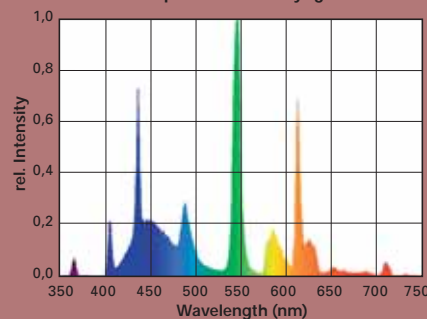

COLOURLUX plus 865 cool daylight